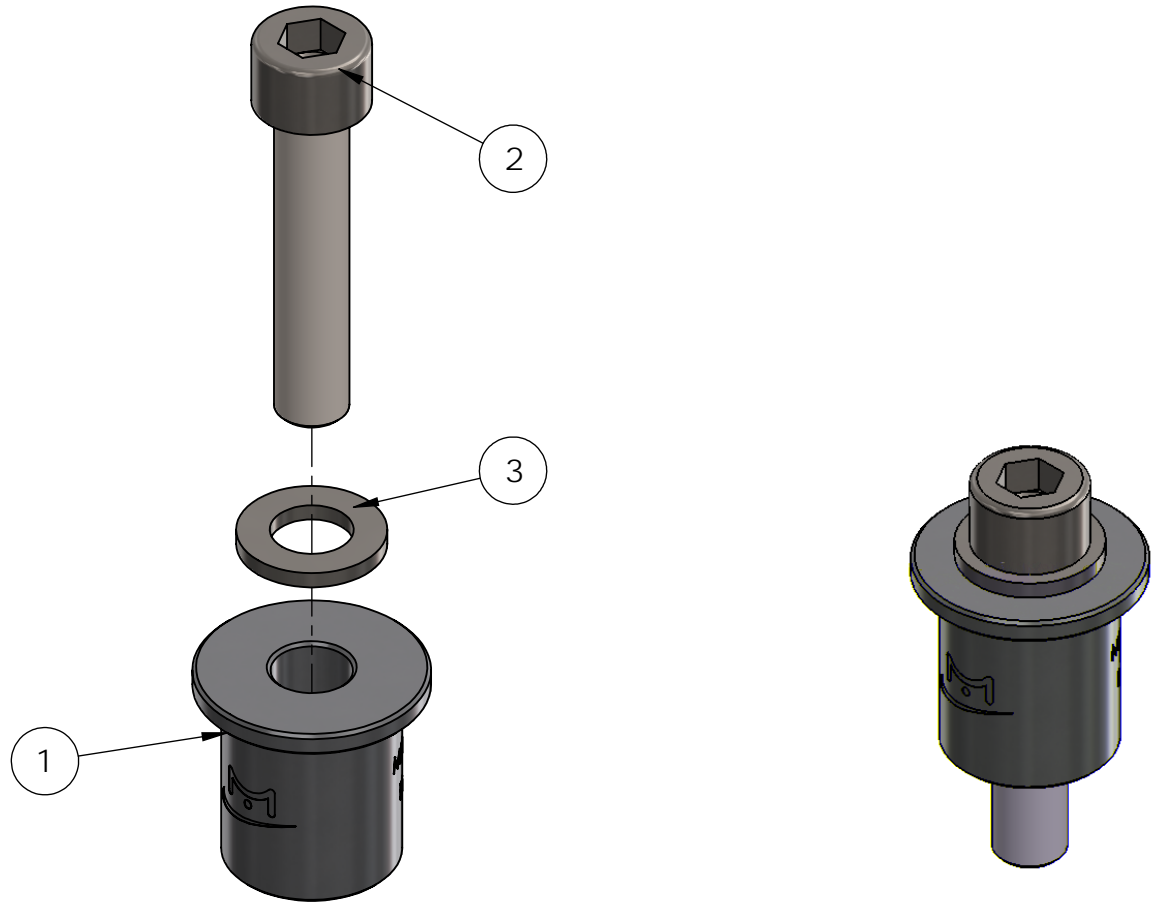

BOM FOR ASSEMBLY

NO.	PART NUMBER	DESCRIPTION	QTY.
1	MSIsub05-28-010a	Steering Rack Bushing	2
2	MSI-M10x1.25x50-BLCS	Black Oxide Cap Screw	2
3	MSI-m10x25-C ZFW	M10 Flat Washer	2

180
140
100
60
20

THE INFORMATION CONTAINED IN THIS DRAWING IS THE SOLE PROPERTY OF MooreSport Inc. ANY REPRODUCTION IN PART OR AS A WHOLE IS STRICTLY PROHIBITED.

2005 - 2014 Steering rack fitting kit

CAR MODEL	
APPLICATION	Street / Motorsport

ASSEMBLY:

MSIsub05-28-010

REV **1**

3/2/2017
SHEET 1 OF 1

260 220 180 140 100 60 20