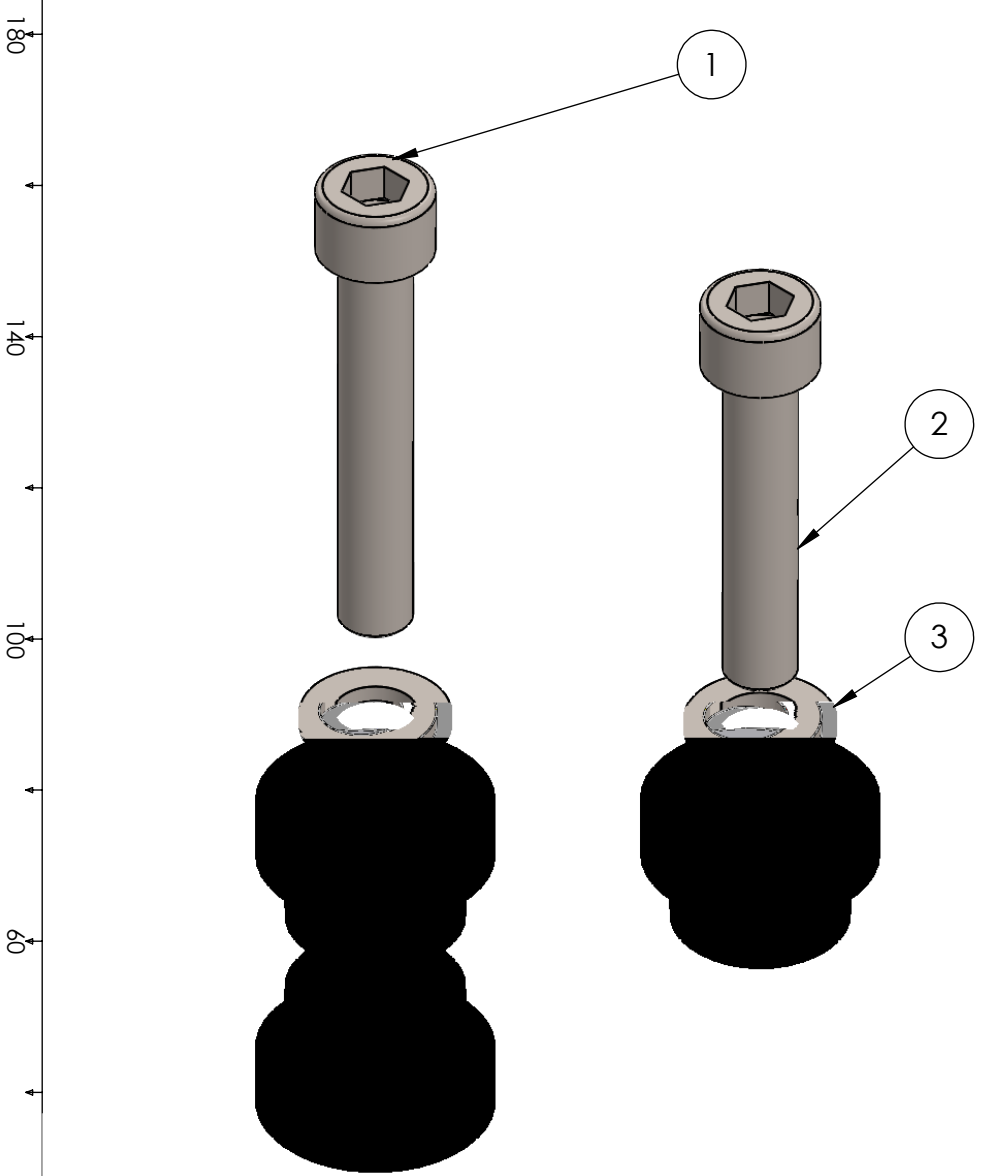

BOM FOR ASSEMBLY

NO.	PART NUMBER	DESCRIPTION	QTY.
1	MSI-M10x1.25x60-BLCS	Black Oxide Cap Screw	1
2	MSI-M10x1.25x50-BLCS	Black Oxide Cap Screw	1
3	MSI-m10x25-CZFW	M10 Flat Washer	2
4	MSIsub05-30-010a	Steering Rack Bushing 2015+	3
	S-1707	3" x 5" Shipping Bag	

* For use with MSI subframe. For OEM Fitment only x2 MSIsub05-30-010

** For OEM fitment subframe, part number #MSIsub05-28-010 may be substituted.

THE INFORMATION CONTAINED IN THIS DRAWING IS THE SOLE PROPERTY OF MSI (Moore-Sport INC). ANY REPRODUCTION IN PART OR AS A WHOLE IS STRICTLY PROHIBITED.

PS Rack solid bushing kit - MSI Subframe

CAR MODEL	2015+ Impreza (VA Chassis)	CONFIGURATION:	ASSEMBLY:	REV	24/02/2020
APPLICATION	Motorsport ONLY	Default	MSIsub05-30-010	1	183.94

260 220 180 140 100 60 20