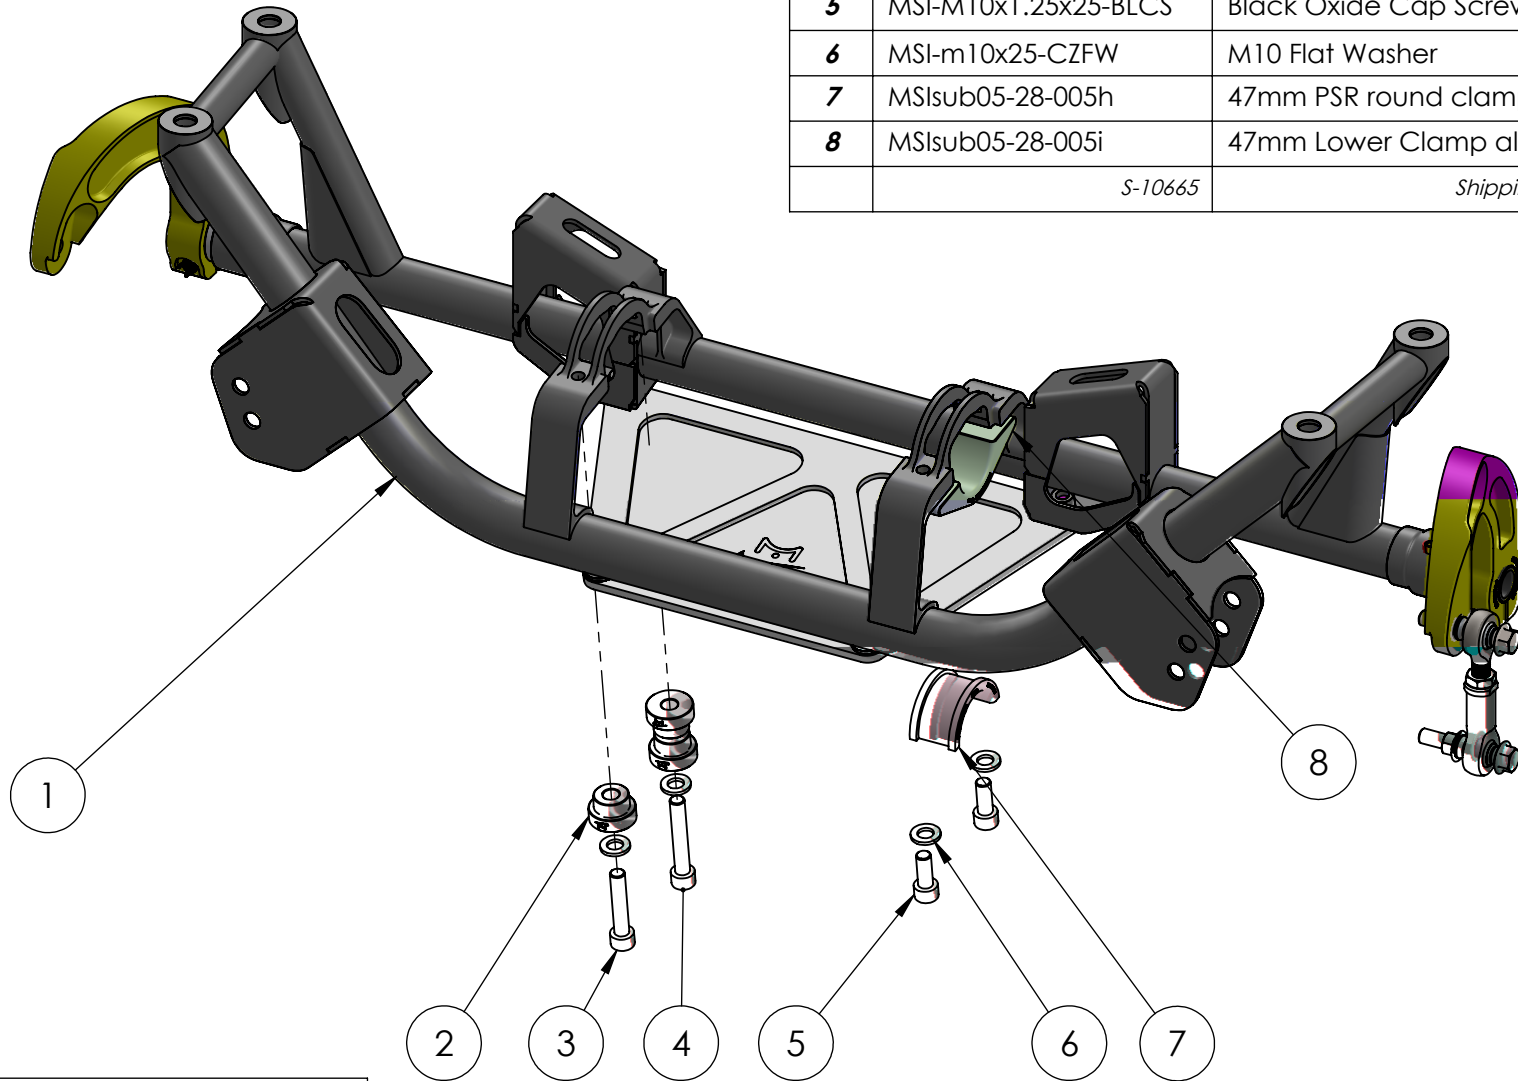

BOM FOR ASSEMBLY

NO.	PART NUMBER	DESCRIPTION	QTY.
1	MSIsub05-28-005-ASSY	Front Subframe - No PSR Fitting / Parts	1
2	MSIsub05-30-010a	Steering Rack Bushing 2015+	3
3	MSI-M10x1.25x50-BLCS	Black Oxide Cap Screw	1
4	MSI-M10x1.25x60-BLCS	Black Oxide Cap Screw	1
5	MSI-M10x1.25x25-BLCS	Black Oxide Cap Screw	2
6	MSI-m10x25-CZFW	M10 Flat Washer	4
7	MSIsub05-28-005h	47mm PSR round clamp GC & 2015+	1
8	MSIsub05-28-005i	47mm Lower Clamp all model to date	1
	S-10665	Shipping Box 12" x 12" x 40"	

THE INFORMATION CONTAINED IN THIS DRAWING IS THE SOLE PROPERTY OF MSI (Moore-Sport INC). ANY REPRODUCTION IN PART OR AS A WHOLE IS STRICTLY PROHIBITED.

Front Subframe 47mm VA 2015+

CAR MODEL	Impreza VA	CONFIGURATION:	ASSEMBLY:	REV	25/02/2020
APPLICATION	Street / Motorsport	VA (2015+)	MSIsub05-30-005	7	SHEET 1 OF 1