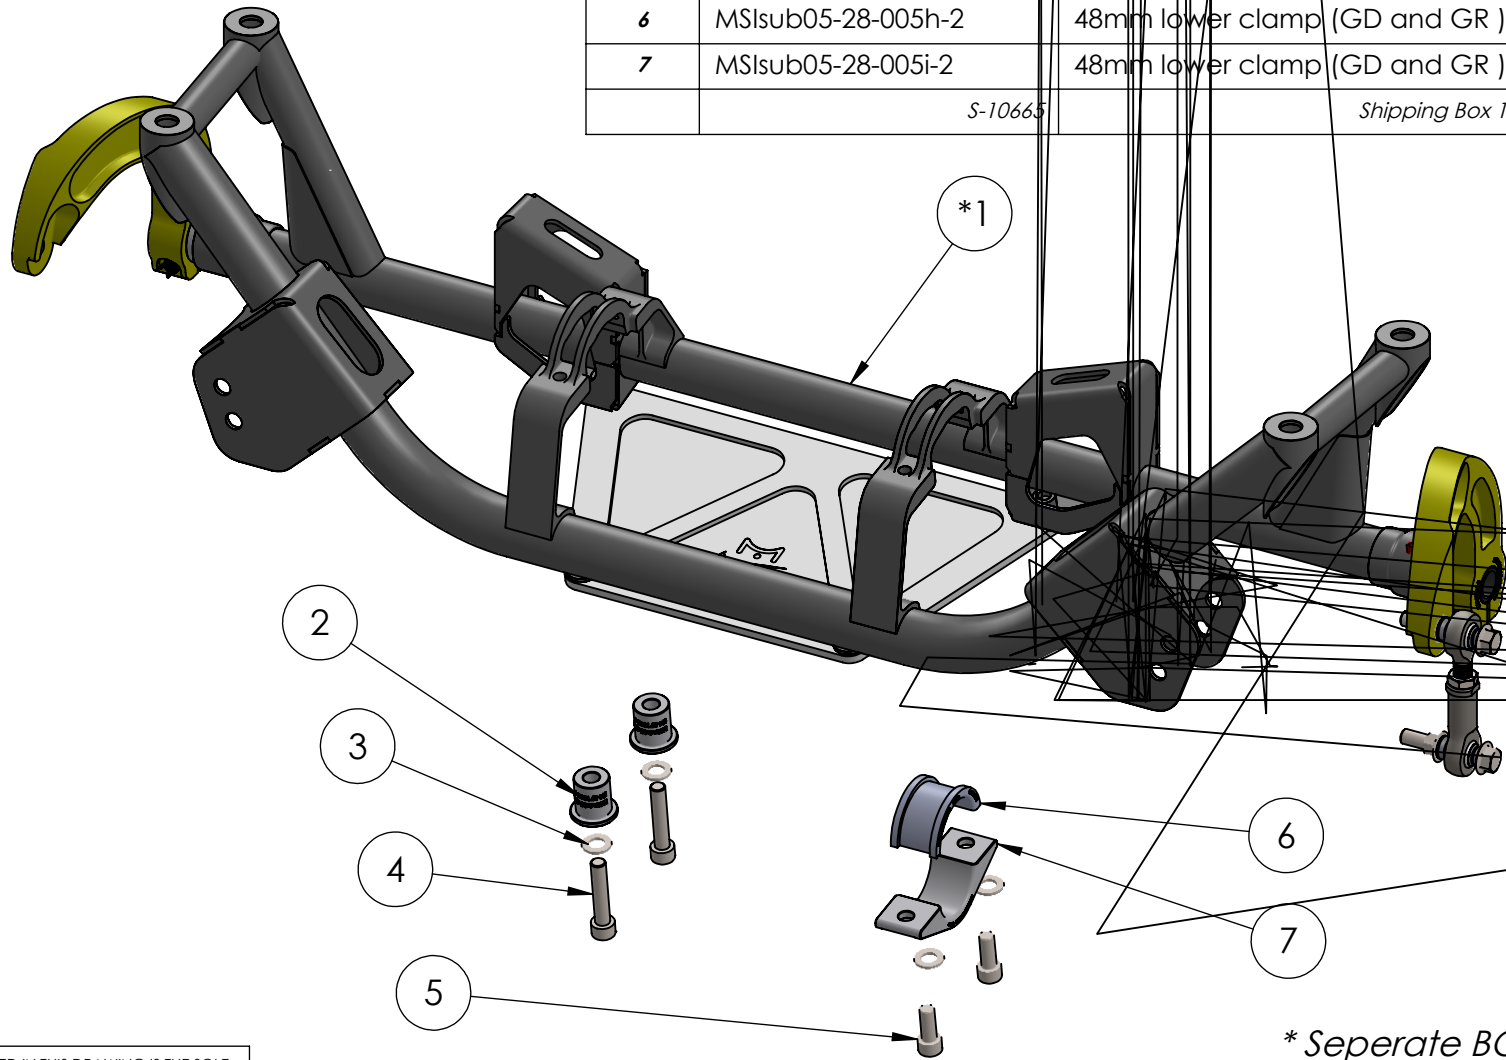

BOM FOR ASSEMBLY

NO.	PART NUMBER	DESCRIPTION	QTY.
1*	MSIsub02-28-005-ASSY	Front Impreza subframe (no SR FITTING)	1
2	MSIsub05-28-010a	Steering Rack Bushing	2
3	MSI-m10x25-CZFW	M10 Flat Washer	4
4	MSI-M10x1.25x50-BLCS	Black Oxide Cap Screw	2
5	MSI-M10x1.25x25-BLCS	Black Oxide Cap Screw	2
6	MSIsub05-28-005h-2	48mm lower clamp (GD and GR)	1
7	MSIsub05-28-005i-2	48mm lower clamp (GD and GR)	1
	S-10665	Shipping Box 12"x 12"x 40"	

* Seperate BOM Assembly

THE INFORMATION CONTAINED IN THIS DRAWING IS THE SOLE PROPERTY OF MSI (Moore-Sport INC). ANY REPRODUCTION IN PART OR AS A WHOLE IS STRICTLY PROHIBITED.

GR / GD Front Subframe - 48mm Rack

CAR MODEL	Subaru Impreza	CONFIGURATION:	ASSEMBLY:	REV	25/02/2020
APPLICATION	Street / Motorsport	GD (2005 - 2014)	MSIsub05-19-005	7	17133.688

260 220 180 140 100 60 20